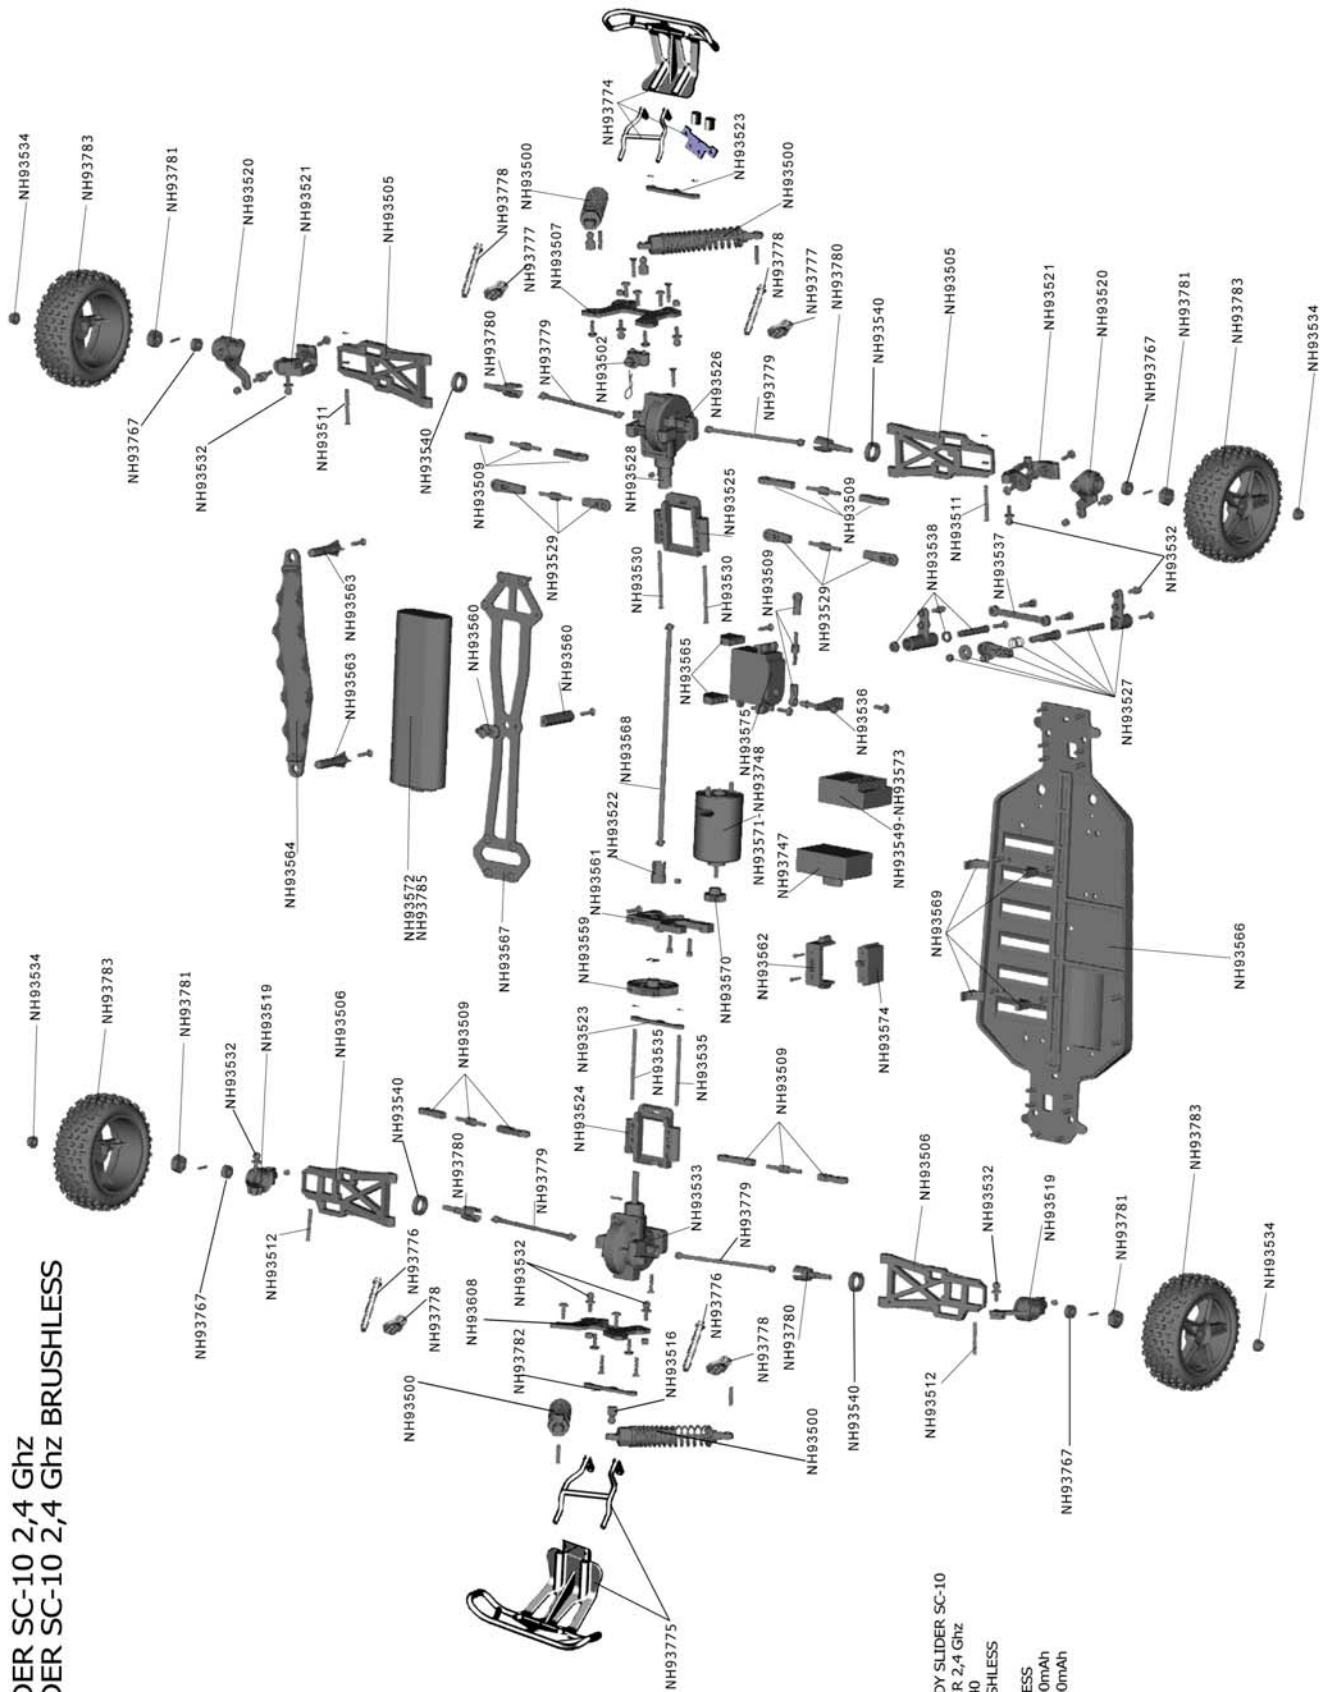

NH93014 - SLIDER SC-10 2,4 Ghz
NH93015 - SLIDER SC-10 2,4 Ghz BRUSHLESS

- NH93787 PAINTED BODY SLIDER SC-10
- NH93746 TRANSMITTER 2,4 Ghz
- NH93571 MOTOR RCS40
- NH93748 MOTOR BRUSHLESS
- NH93573 ESC BRUSHLESS
- NH93749 ESC BRUSHLESS
- NH93785 BAT. 7,2v 2000mAh
- NH93572 BAT. 7,2v 1800mAh