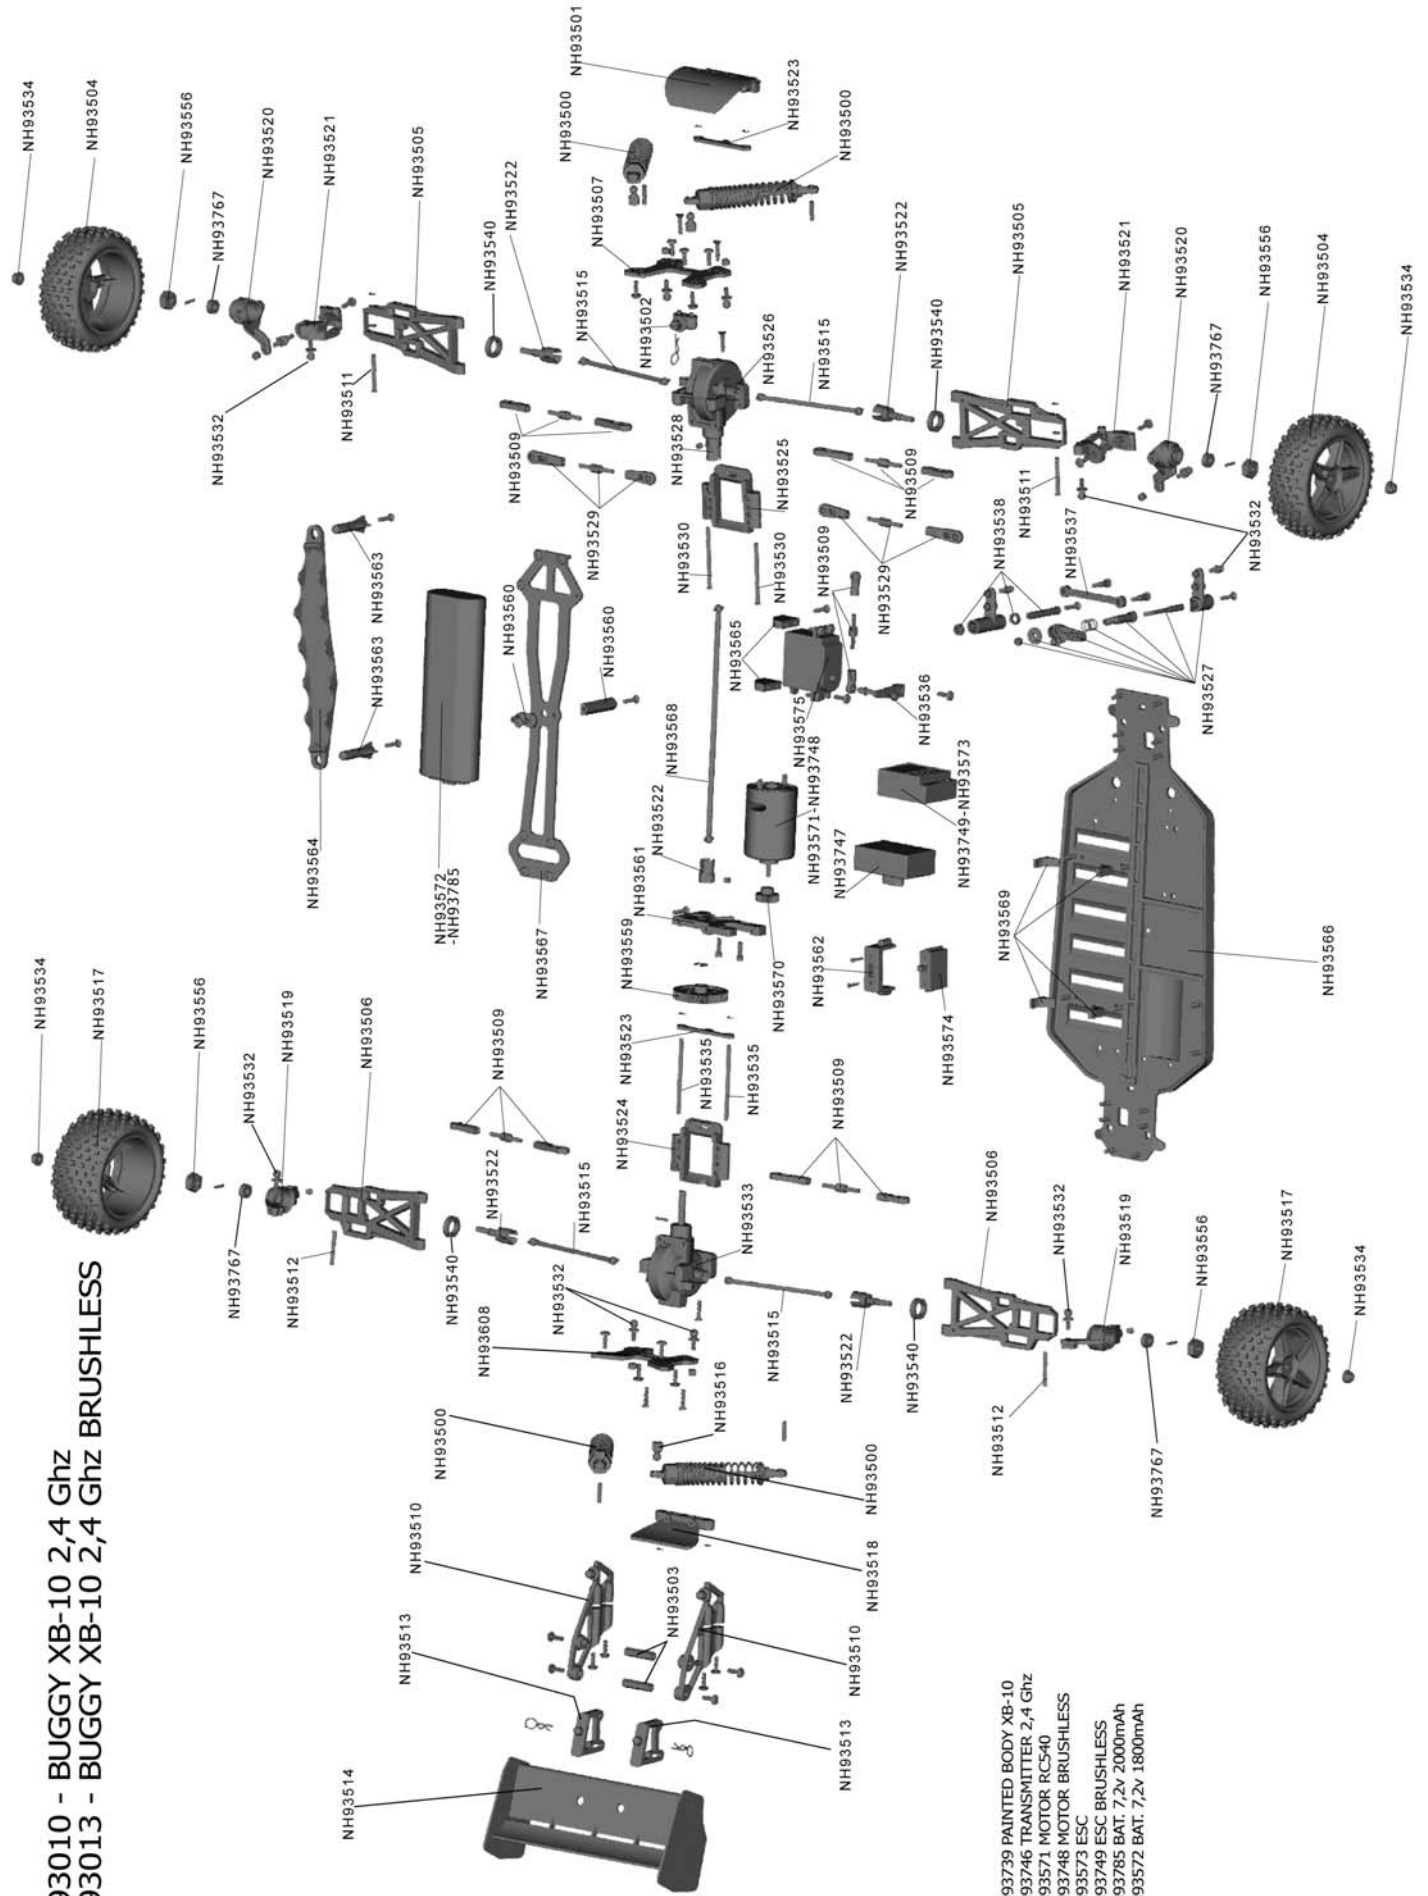

NH93010 - BUGGY XB-10 2,4 Ghz
NH93013 - BUGGY XB-10 2,4 Ghz BRUSHLESS

- NH93739 PAINTED BODY XB-10
- NH93746 TRANSMITTER 2,4 Ghz
- NH93571 MOTOR RC540
- NH93748 MOTOR BRUSHLESS
- NH93573 ESC
- NH93749 ESC BRUSHLESS
- NH93785 BAT. 7.2v 2000mAh
- NH93572 BAT. 7.2v 1800mAh