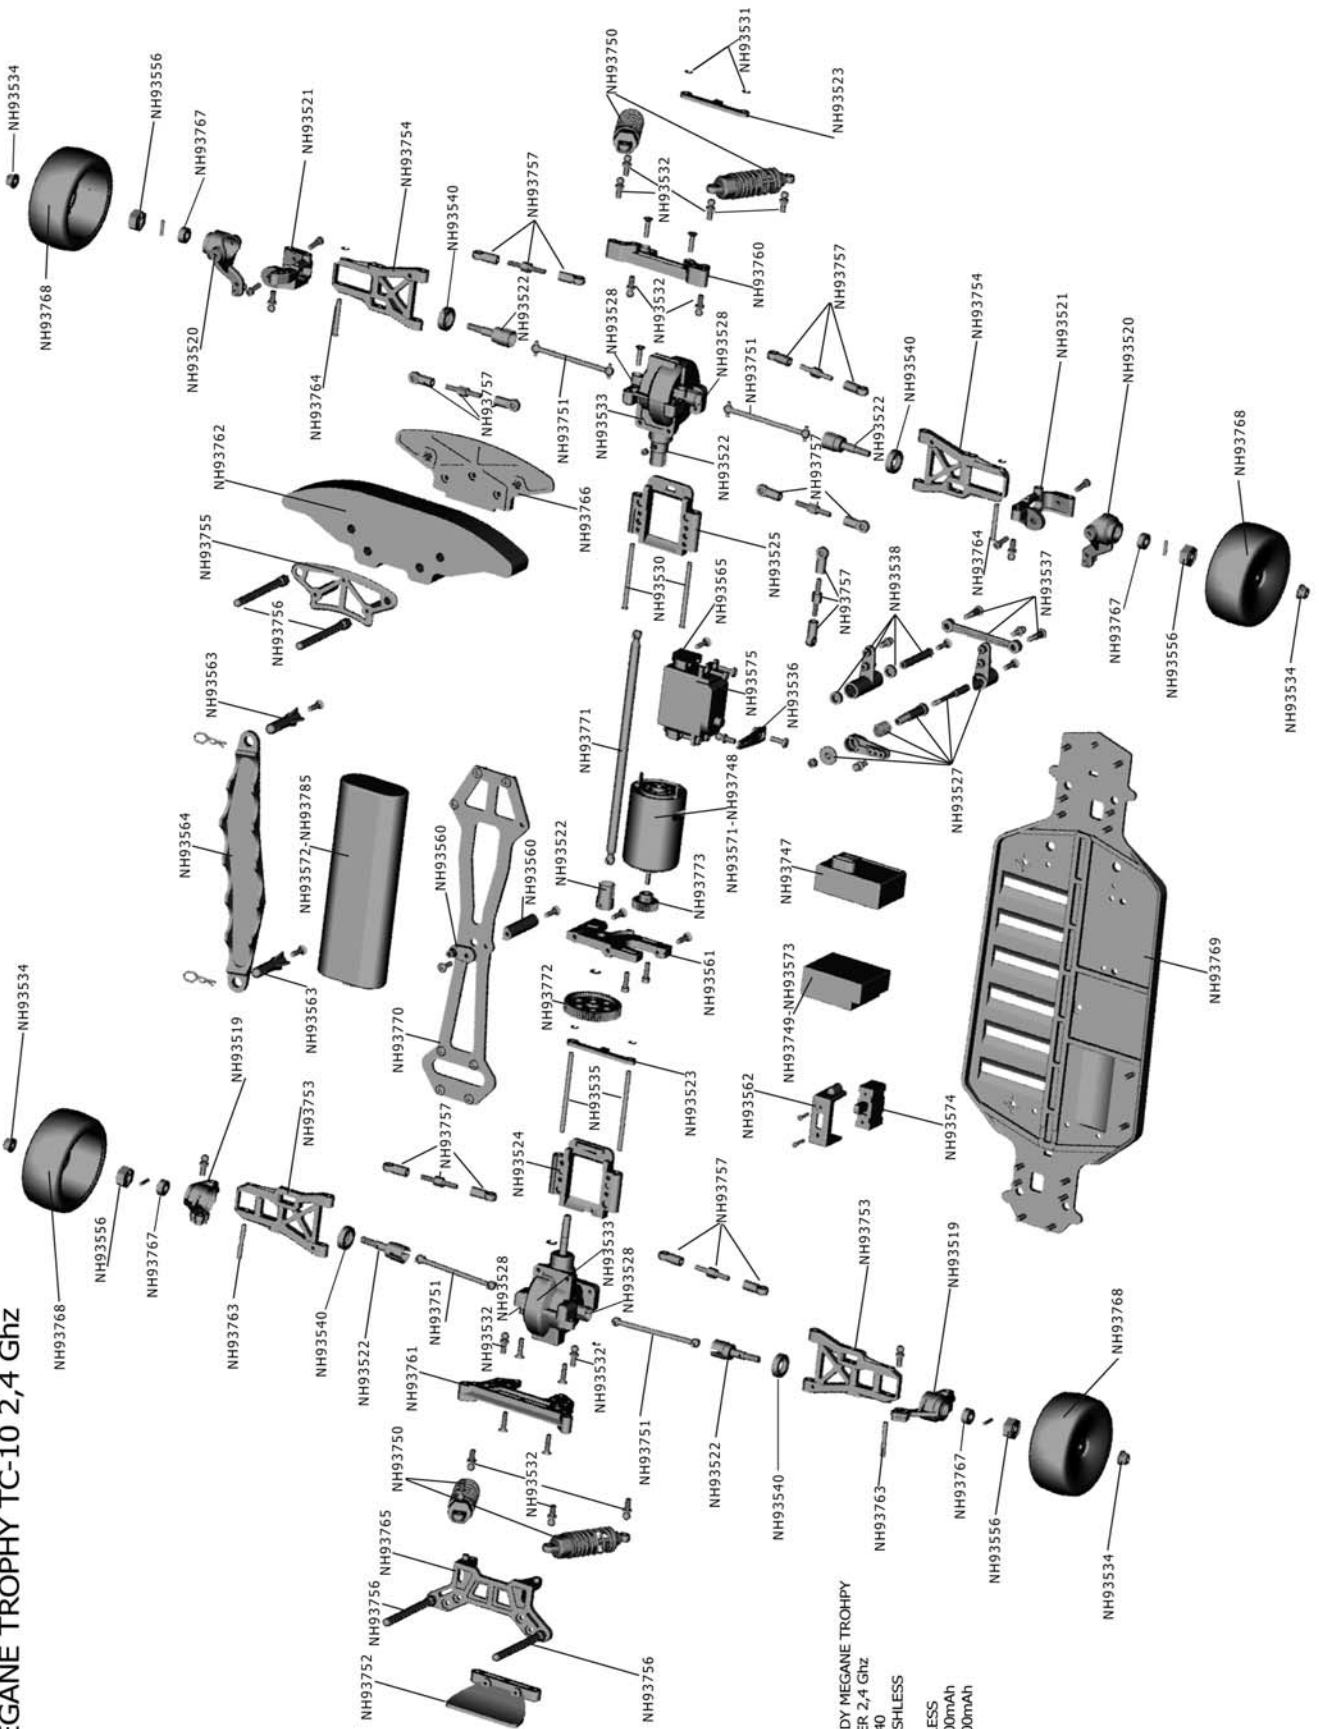

NH93005 - MEGANE TROPHY TC-10 2,4 Ghz BRUSHLESS
NH93012 - MEGANE TROPHY TC-10 2,4 Ghz

- NH93786 PAINTED BODY MEGANE TROPHY
- NH93746 TRANSMITTER 2,4 Ghz
- NH93571 MOTOR RC540
- NH93748 MOTOR BRUSHLESS
- NH93573 ESC
- NH93749 ESC BRUSHLESS
- NH93785 BAT. 7.2v 2000mAh
- NH93572 BAT. 7.2v 1800mAh